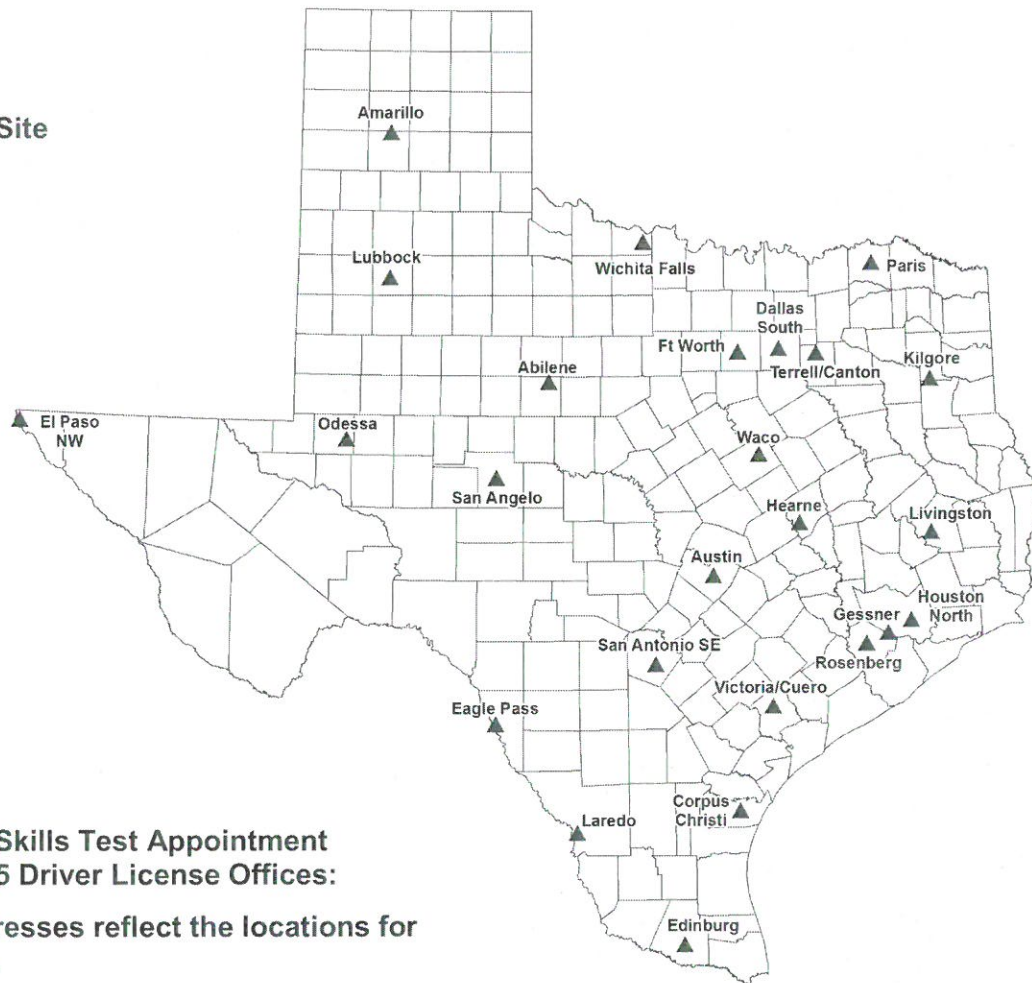

CDL Site

**Schedule a CDL Skills Test Appointment
at one of these 25 Driver License Offices:**

**Note: Below addresses reflect the locations for
CDL Skills Tests.**

Abilene

4649 South 1st
Abilene, TX 79605

Amarillo

700 Loop 335 E.
Amarillo, TX 79109

Austin

9725 S IH 35 Frontage Rd.
Austin, TX 78744

Corpus Christi

3506 Twin River Blvd.
Corpus Christi, TX 78410

Dallas South

39025 LBJ Service Rd.
Dallas, TX 75232

Eagle Pass

2440 Main St (US57)
Eagle Pass, TX 78852

Edinburg

15920 US Hwy 281
Edinburg, TX 78542

El Paso NW

8799 South Desert Blvd
Anthony, TX 79821

Ft Worth

804 East Waggoman St.
Ft. Worth, TX 76120

Houston Gessner

12220 S Gessner
Houston, TX 77071

Hearne

12511 Airport Road
Hearne, TX 77859

Houston North

8418 Veterans Memorial
Houston, TX 77088

Kilgore

4831 FM 349
Kilgore, TX 75662

Laredo

1901 Bob Bullock Loop
Laredo, TX 78043

Livingston

3161 US Hwy 59N,
Livingston, TX 77351

Lubbock

1404 Lubbock Business Park Blvd.
Lubbock, TX 79403

Odessa

Mile Marker 103 IH 20 West of Penwell
Odessa, TX 79763

Paris

4255 Bonham
Paris, TX 75460

Rosenberg

28000 SW Freeway
Rosenberg, TX 77471

San Angelo

3052 N Bryant Blvd.
San Angelo, TX 76903

San Antonio SE

6502 S New Braunfels
San Antonio, TX 78223

Terrell/Canton

15500 FM 1255
Canton, TX 75103

Victoria/Cuero

269 US 183 (US 87)
Cuero, TX 77954
(Across from McMahon Welding)

Waco

106 Jewell Drive
Waco, TX 76712

Wichita Falls

Rest area site on IH 44,
Wichita Falls, TX 76306